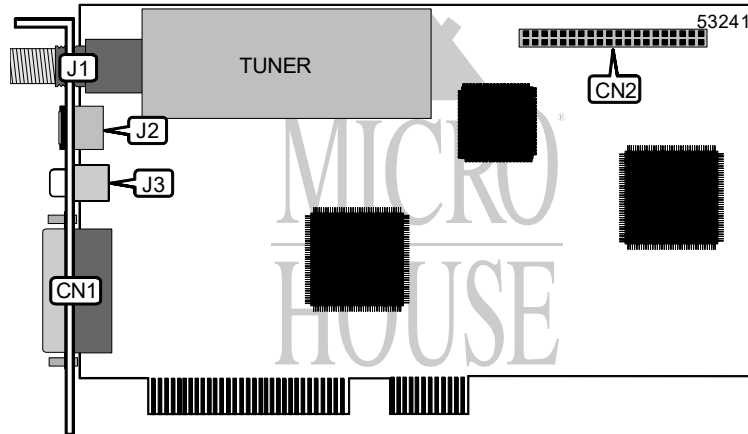

# SPEA SOFTWARE AG SHOWTIME PLUS PCI

Card Type	Graphics accelerator card
Video Chip Set	Tseng Labs
Maximum Video Memory	2MB DRAM
Video Types Supported	XVGA
Highest Resolution Supported	1280 x 1024
Data Bus	32-bit PCI

CONNECTIONS				
Function	Label	Function	Label	
15-pin analog video port	CN1	S-video in	J2	
Proprietary connector	CN2	Audio out	J3	
RF connector	J1			