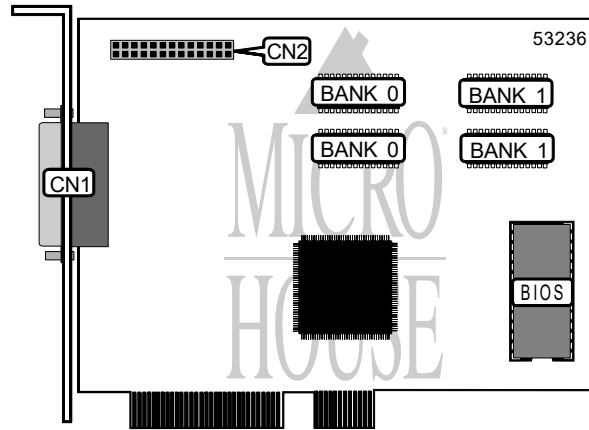

# STB SYSTEMS, INC. HORIZON 64 PCI (VER. 2)

Card Type	Video card
Video Chip Set	Unidentified
Maximum Video Memory	2MB DRAM
Video Types Supported	XVGA
Highest Resolution Supported	1024 x 768
Data Bus	32-bit PCI

CONNECTIONS				
Function	Label	Function	Label	
15-pin analog video port	CN1	Vesa feature connector	CN2	

DRAM CONFIGURATION			
Size	Bank 0	Bank 1	
1MB	(2) 512KB	None	
2MB	(2) 512KB	(2) 512KB	