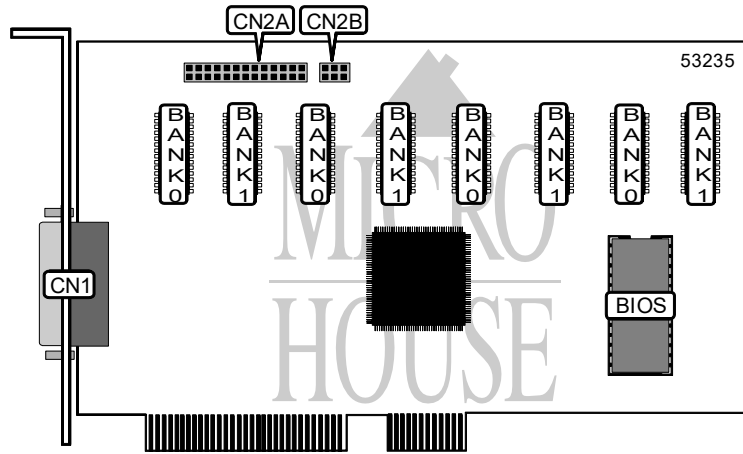

STB SYSTEMS, INC. NITRO 3D

Card Type	Video card
Video Chip Set	S3, Inc.
Maximum Video Memory	4MB EDO DRAM
Video Types Supported	XVGA
Highest Resolution Supported	1024 x 768
Data Bus	32-bit PCI

CONNECTIONS			
Function	Label	Function	Label
15-pin analog video port	CN1	LPB extension to vesa connector	CN2B
Vesa feature connector	CN2A		

DRAM CONFIGURATION		
Size	Bank 0	Bank 1
2MB	(4) 512KB	None
4MB	(4) 512KB	(4) 512KB