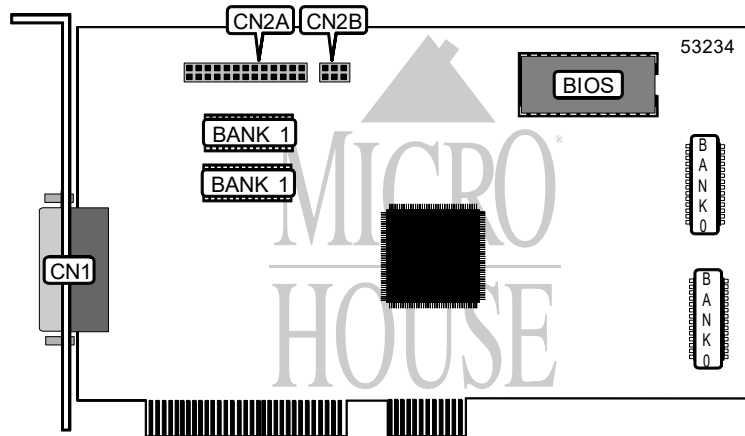

STB SYSTEMS, INC. POWERGRAPH 64 3D

| | |
|------------------------------|--------------|
| Card Type | Video card |
| Video Chip Set | Unidentified |
| Maximum Video Memory | 2MB DRAM |
| Video Types Supported | XVGA |
| Highest Resolution Supported | 1024 x 768 |
| Data Bus | 32-bit PCI |

| CONNECTIONS | | | |
|--------------------------|-------|---------------------------------|-------|
| Function | Label | Function | Label |
| 15-pin analog video port | CN1 | LPB extension to Vesa connector | CN2B |
| Vesa feature connector | CN2A | | |

| DRAM CONFIGURATION | | |
|--------------------|-----------|-----------|
| Size | Bank 0 | Bank 1 |
| 1MB | (2) 512KB | None |
| 2MB | (2) 512KB | (2) 512KB |