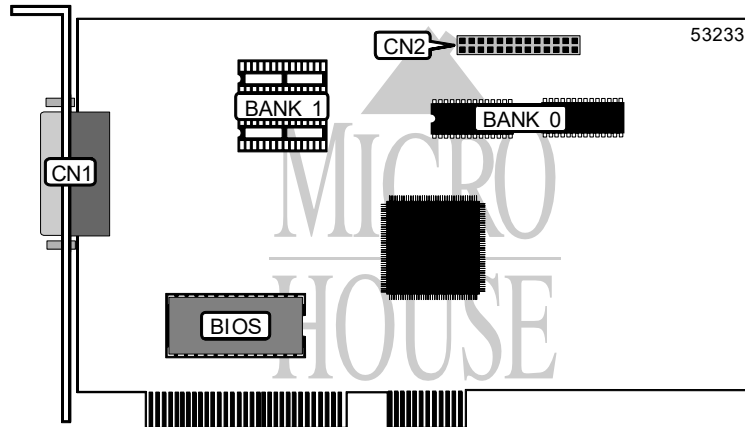

STB SYSTEMS, INC. NITRO 64 VIDEO PCI (VER. 2)

Card Type	Video card
Video Chip Set	Unidentified
Maximum Video Memory	2MB DRAM
Video Types Supported	XVGA
Highest Resolution Supported	1280 x 1024
Data Bus	32-bit PCI

CONNECTIONS			
Function	Label	Function	Label
15-pin analog video port	CN1	VESA feature connector	CN2

VIDEO MEMORY CONFIGURATION (DRAM/VRAM)		
Size	Bank 0	Bank 1
1MB	(2) 512KB	None
2MB	(2) 512KB	(2) 512KB