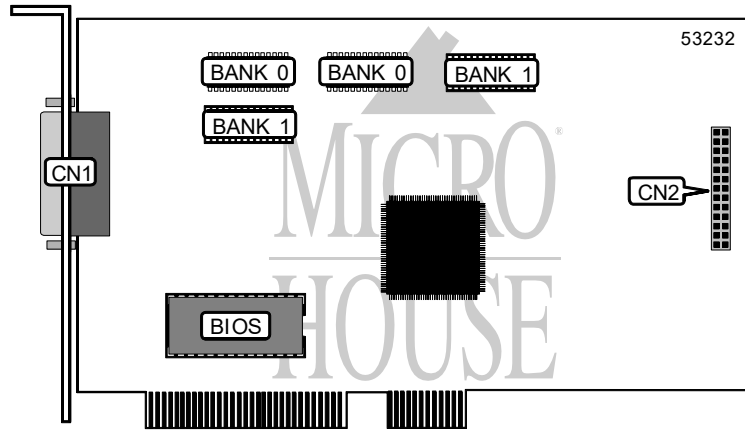

STB SYSTEMS, INC. NITRO 64 VIDEO PCI (VER. 1)

Card Type	Video card
Video Chip Set	Unidentified
Maximum Video Memory	2MB DRAM
Video Types Supported	XVGA
Highest Resolution Supported	1280 x 1024
Data Bus	32-bit PCI

CONNECTIONS			
Function	Label	Function	Label
15-pin analog video port	CN1	VESA feature connector	CN2

VIDEO MEMORY CONFIGURATION (DRAM/VRAM)		
Size	Bank 0	Bank 1
1MB	(2) 512KB	None
2MB	(2) 512KB	(2) 512KB