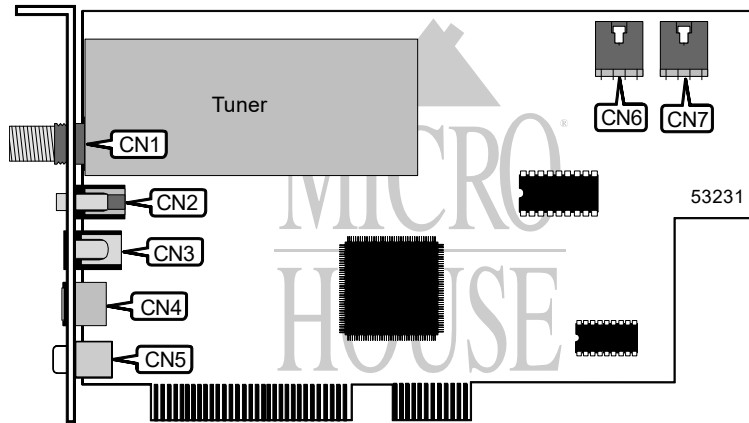

STB SYSTEMS, INC.

TV PCI

Card Type	Tuner Adapter Card
Video Chip Set	Tseng Labs
Maximum Video Memory	2.25 MB MDRAM
Video Types Supported	XVGA
Highest Resolution Supported	1280 x 1024
Data Bus	32-bit PCI

CONNECTIONS			
Function	Label	Function	Label
TV antenna input	CN1	Video line input	CN5
Stereo Audio input	CN2	CD-ROM Audio input	CN6
12v power output	CN3	CD-ROM Audio output	CN7
S-video input	CN4		