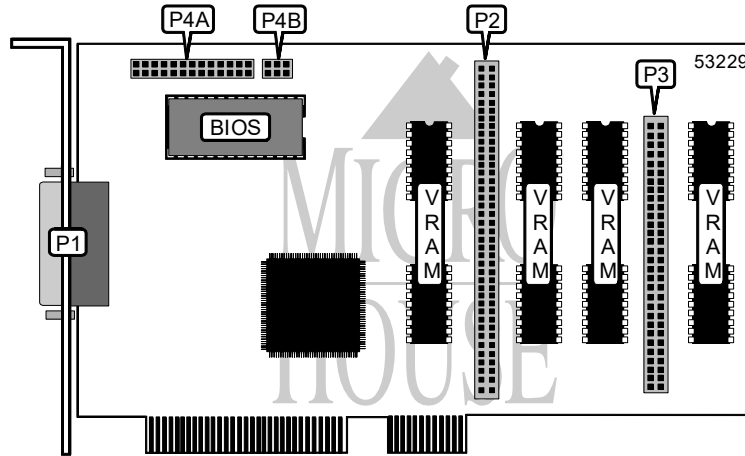

# STB SYSTEMS, INC. VELOCITY 3D

Card Type	Video card
Video Chip Set	S3, Inc.
Maximum Video Memory	4MB VRAM
Video Types Supported	XVGA
Highest Resolution Supported	1600 x 1200
Data Bus	32-bit PCI

CONNECTIONS				
Function	Label	Function	Label	
15-pin analog video port	P1	Vesa feature connector	P4A	
Unidentified connector	P2	LBP extension to Vesa connector	P4B	
Unidentified connector	P3			