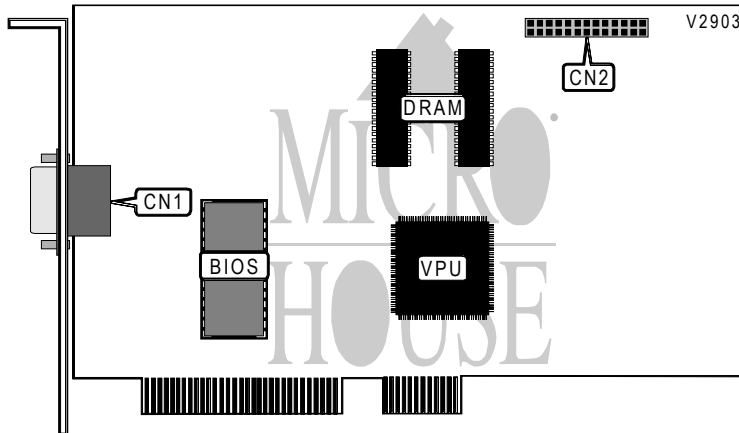

# STB SYSTEMS, INC. HORIZON+ PCI

<b>Card Type</b>	Video card
<b>Video Chip Set</b>	Cirrus Logic
<b>Highest Resolution Supported</b>	1280 x 1024
<b>Maximum Video Memory</b>	1MB DRAM
<b>Data Bus</b>	32-bit PCI
<b>Video Types Supported</b>	XVGA

CONNECTIONS			
Function	Label	Function	Label
15-pin analog video port	CN1	VESA feature connector	CN2