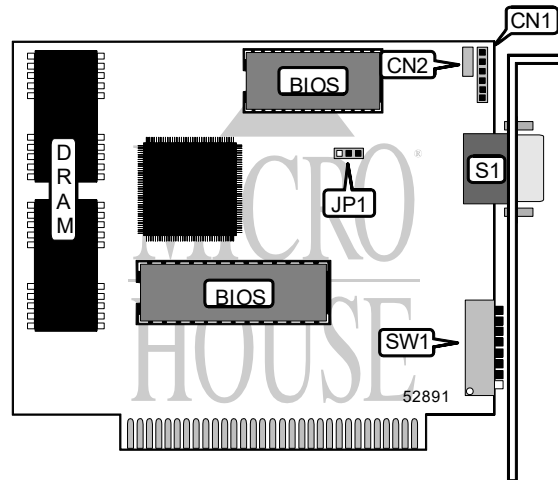

ATI TECHNOLOGIES, INC. GRAPHICS SOLUTION SR

| | |
|------------------------------|----------------------|
| Card Type | Video card |
| Video Chip Set | VLSI |
| Highest Resolution Supported | 720 x 348 |
| Maximum Video Memory | Unidentified |
| Data Bus | 8-bit ISA |
| Video Types Supported | Monochrome, CGA, EGA |

| CONNECTIONS | | | |
|------------------------|-------|--------------------------|-------|
| Function | Label | Function | Label |
| Light pen | CN1 | 9-pin digital video port | S1 |
| Composite video output | CN2 | | |

| USER CONFIGURABLE SETTINGS | | | |
|-------------------------------------|-------|-------------------|--|
| Function | Label | Position | |
| í Factory configured - do not alter | JP1 | Pins 2 & 3 closed | |
| í Factory configured - do not alter | SW1/6 | On | |
| í Factory configured - do not alter | SW1/7 | N/A | |
| í Factory configured - do not alter | SW1/8 | N/A | |

| MISCELLANEOUS TECHNICAL NOTES |
|--|
| Note: DRAM bank identified for location only. Chip size is unidentified. |