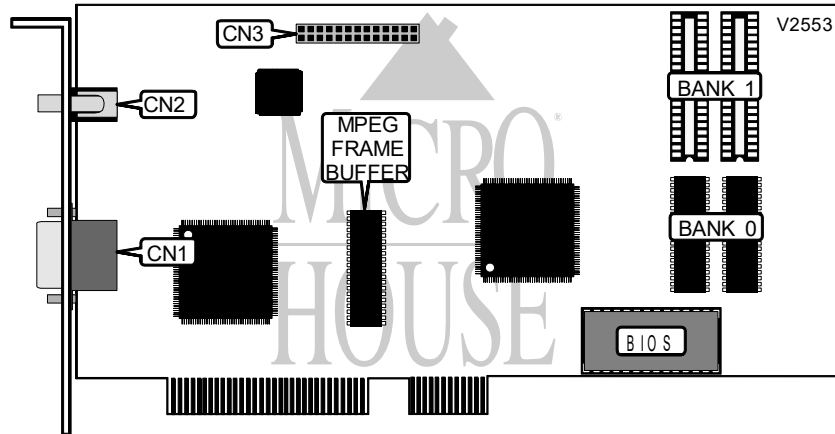

# BOCA RESEARCH, INC. VOYAGER MOVIE PLAYER (SVMP64)

Card Type	Video MPEG card
Video Chip Set	S3
Highest Resolution Supported	1600 x 1200
Maximum Video Memory	2MB DRAM
Data Bus	32-bit PCI
Video Types Supported	XVGA

CONNECTIONS			
Function	Label	Function	Label
15-pin analog video port	CN1	Feature connector	CN3
Audio out port	CN2		

DISPLAY MEMORY CONFIGURATION		
Size	Bank 0	Bank 1
1MB	(2) 256KB x 16	None
2MB	(2) 256KB x 16	(2) 256KB x 16