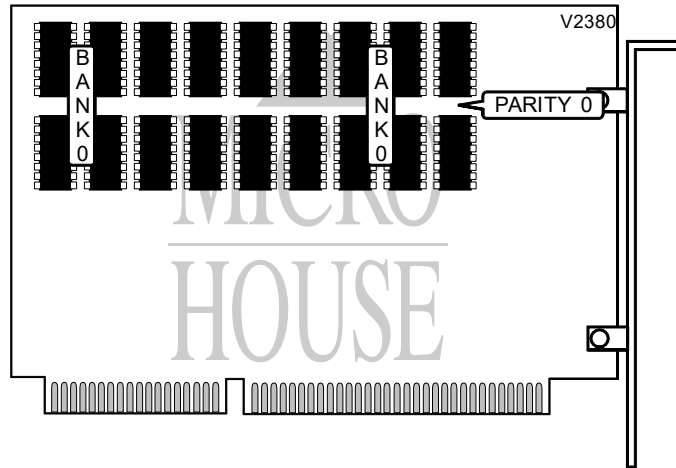

BOCA RESEARCH, INC. TOPHAT

Card Type	Memory card
Chip Set	None
Maximum Onboard Memory	128KB RAM
I/O Options	Memory card
Data Bus	16-bit ISA
Floppy drives supported	None

RAM CONFIGURATION		
Size	Bank 0	Parity 0
128KB	(16) 64K x 1	(2) 64K x 1