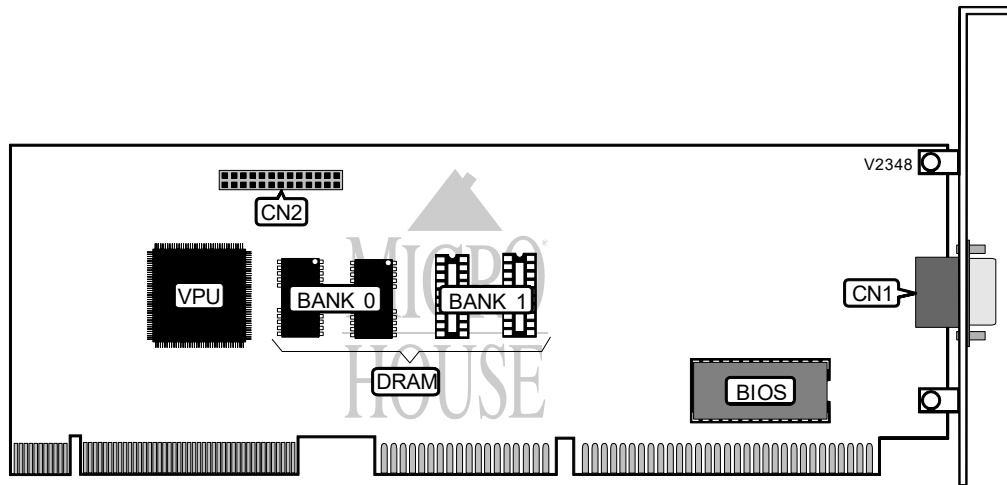

# STB SYSTEMS INC. HORIZON 64 VL

Card Type	Video card
Video Chip Set	Sierra Falcon 64
Highest Resolution Supported	1280 x 1024
Maximum Video Memory	2MB DRAM
Data Bus	32-bit VESA Local Bus
Video Types Supported	XVGA

CONNECTIONS			
Function	Label	Function	Label
15 pin analog video port	CN1	VESA feature connector	CN2

DRAM CONFIGURATION		
Size	Bank 0	Bank 1
1MB	(2) 512KB x 8	None
2MB	(2) 512KB x 8	(2)512KB x 8