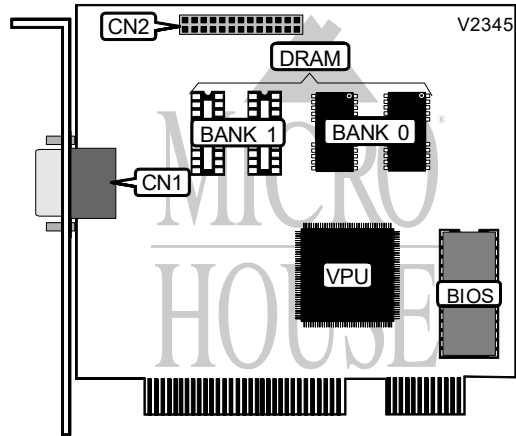

STB SYSTEMS, INC POWERGRAPH 64 VIDEO PCI

Card Type	Video card
Video Chip Set	S3 Trio64V+
Highest Resolution Supported	1280 x 1024
Maximum Video Memory	2MB DRAM
Data Bus	32-bit PCI
Video Types Supported	XVGA

CONNECTIONS			
Function	Label	Function	Label
15-pin analog video port	CN1	VESA feature connector	CN2

DRAM CONFIGURATION		
Size	Bank 0	Bank 1
1MB	(2)256KB x 16 or (2) 512KB x 8	None
2MB	(2)256KB x 16 or (2) 512KB x 8	(2)256KB x 16