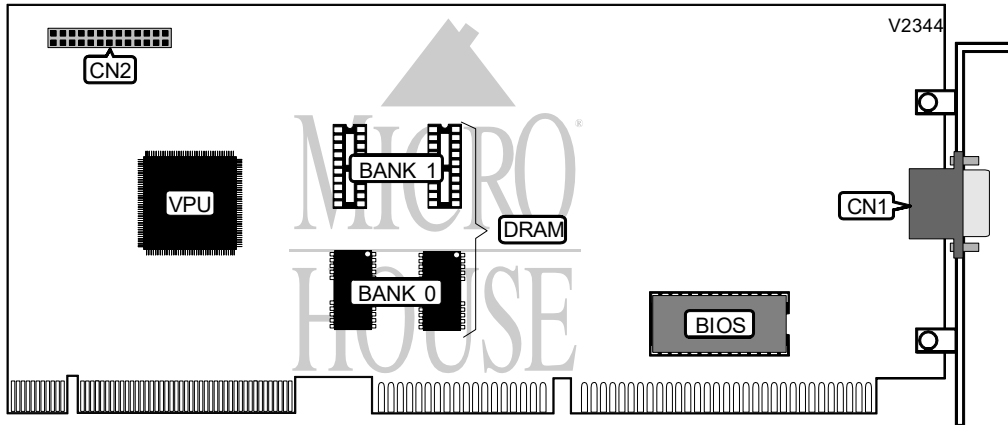

STB SYSTEMS INC POWERGRAPH 64 VIDEO VL

Card Type	Video card
Video Chip Set	S3 Trio64V+
Highest Resolution Supported	1280 x 1024
Maximum Video Memory	2MB DRAM
Data Bus	32-bit VESA Local Bus
Video Types Supported	XVGA

CONNECTIONS			
Function	Label	Function	Label
15-pin analog video port	CN1	VESA feature connector	CN2

DRAM CONFIGURATION		
Size	Bank 0	Bank 1
1MB	(2)256KB x 16 or (2) 512KB x 8	None
2MB	(2)256KB x 16 or (2) 512KB x 8	(2)256KB x 16