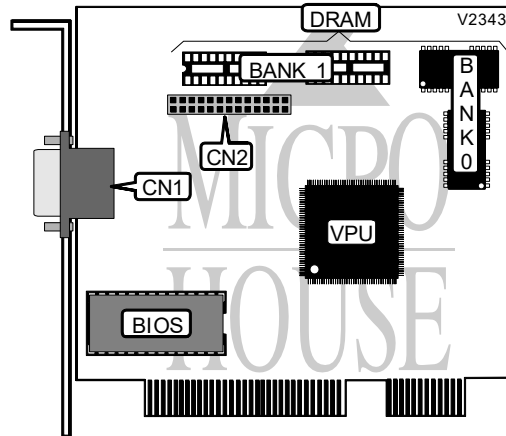

STB SYSTEMS INC. HORIZON 64 PCI

Card Type	Video card
Video Chip Set	Sierra Falcon 64
Highest Resolution Supported	1280 x 1024
Maximum Video Memory	2MB DRAM
Data Bus	32-bit PCI
Video Types Supported	XVGA

CONNECTIONS			
Function	Label	Function	Label
15-pin analog video port	CN1	VESA feature connector	CN2

DRAM CONFIGURATION		
Size	Bank 0	Bank 1
1MB	(2) 512 x 8	None
2MB	(2) 512 x 8	(2)512 x 8