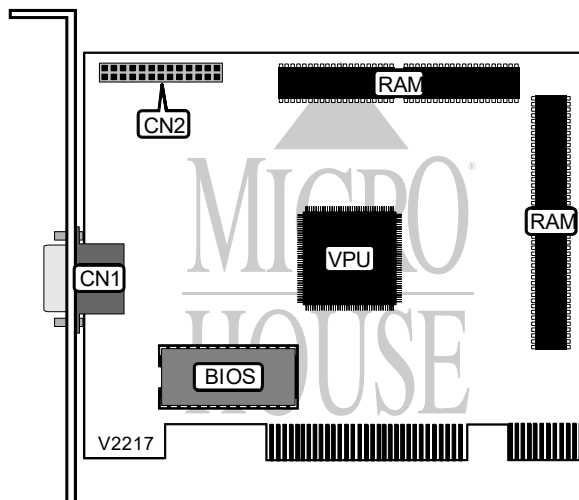

BOCA RESEARCH, INC. VOYAGER 64 (SVGP64)

Card Type	Video card
Video Chip Set	S3 Trio64
Highest Resolution Supported	1600 x 1200
Maximum Video Memory	2MB RAM
Data Bus	32-bit PCI
Video Types Supported	XVGA

CONNECTIONS			
Function	Label	Function	Label
15-pin video analog port	CN1	Feature connector	CN2