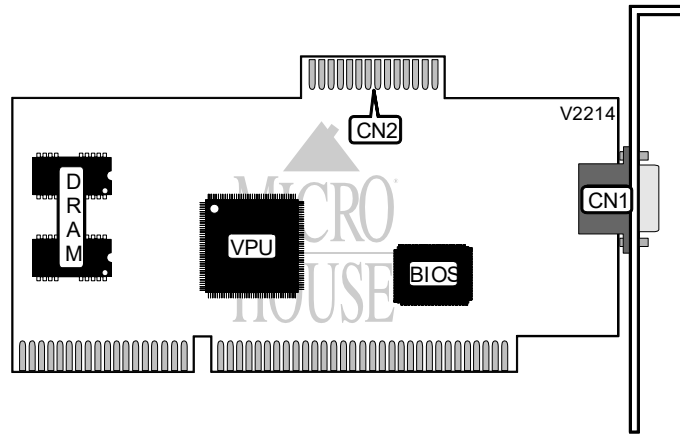

ATI TECHNOLOGIES, INC. VGA BASIC-16 (P/N:10701B1000)

Card Type	Video card
Video Chip Set	ATI
Highest Resolution Supported	Unidentified
Maximum Video Memory	256 KB DRAM
Data Bus	16-bit ISA
Video Types Supported	XVGA

CONNECTIONS				
Function	Label	Function	Label	Label
15-pin analog video port	CN1	VGA pass through connector	CN2	