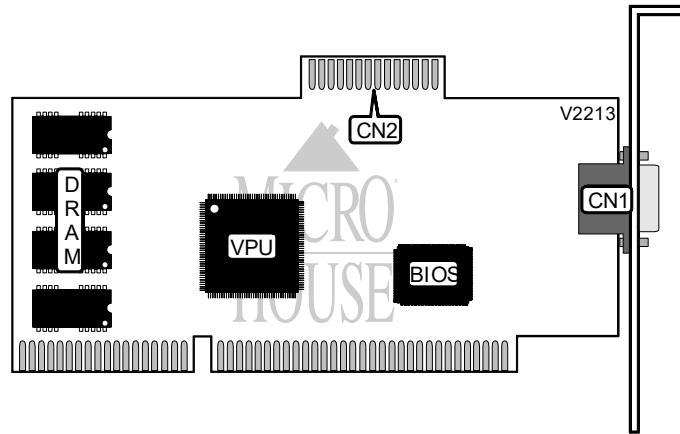

ATI TECHNOLOGIES, INC. VGA INTEGRA

Card Type	Video card
Video Chip Set	ATI
Highest Resolution Supported	1024 x 768
Maximum Video Memory	512 KB DRAM
Data Bus	16-bit ISA
Video Types Supported	XVGA

CONNECTIONS				
Function	Label	Function	Label	Label
15-pin analog video port	CN1	VGA pass through connector	CN2	