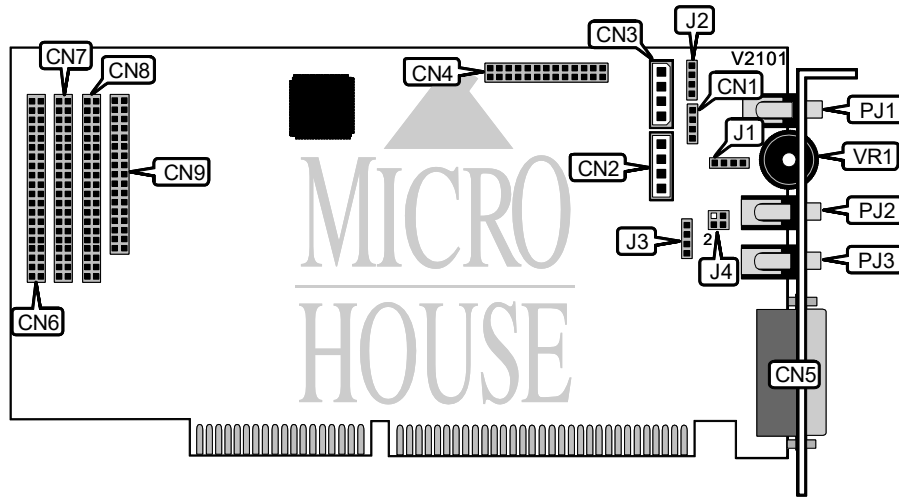

# TERRATEC PROFIMEDIA SOUNDSYSTEM MAESTRO SMART OFFICE

Card Type  
Chip Set  
Maximum Onboard Memory  
I/O Options

Sound card  
Unidentified  
None  
CD-ROM audio (3), CD-ROM interface (4), game/MIDI port, line in (2),  
line/speaker out (2), microphone in (2), volume, wavetable  
16-bit ISA  
None

Data Bus  
Floppy drives supported

CONNECTIONS			
Function	Label	Function	Label
Sony CD - audio in	CN1	Sony CD-ROM interface	CN9
Mitsumi CD - audio in	CN2	Mic in	J1
Panasonic/IDE CD - audio in	CN3	Line in	J2
Wavetable	CN4	Line/speaker out	J3
Game/MIDI port	CN5	Mic in	PJ1
Enhanced IDE CD-ROM interface	CN6	Line in	PJ2
Panasonic CD-ROM interface	CN7	Line/speaker out	PJ3
Mitsumi CD-ROM interface	CN8	Volume	VR1

USER CONFIGURABLE SETTINGS		
Function	Label	Position
Amplifier enabled	J4	Pins 1 & 2 closed
Amplifier disabled	J4	Pins 3 & 4 closed