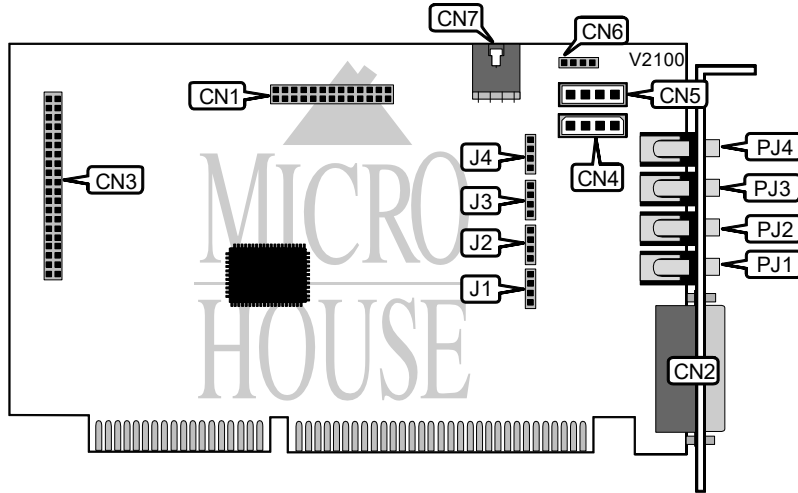

# TERRATEC PROFIMEDIA SOUNDSYSTEM GOLD 16/96

Card Type	Sound card
Chip Set	ESS
Maximum Onboard Memory	None
I/O Options	Audio line in (2), audio line out (2), CD-ROM audio (4), CD-ROM interface, game/MIDI port, microphone in (2), speaker out (2), wavetable
Data Bus	16-bit ISA
Floppy drives supported	None

CONNECTIONS				
Function	Label	Function	Label	
Wavetable	CN1	Audio line out	J2	
Game/MIDI port	CN2	Audio line in	J3	
Enhanced IDE CD-ROM interface	CN3	Mic in	J4	
Panasonic/IDE CD - audio in	CN4	Speaker out	PJ1	
Mitsumi CD - audio in	CN5	Audio line out	PJ2	
Sony CD - audio in	CN6	Audio line in	PJ3	
IDE CD - audio in	CN7	Mic in	PJ4	
Speaker out	J1			