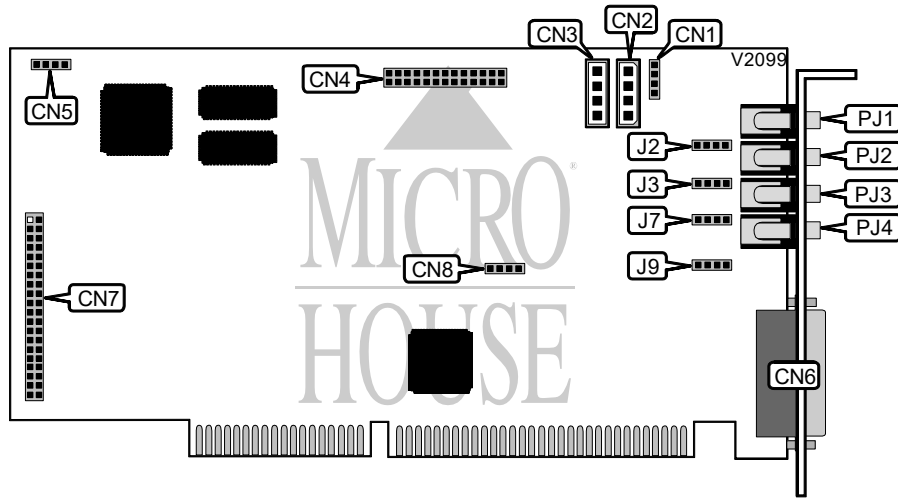

TERRATEC PROFIMEDIA SOUNDSYSTEM MAESTRO 32/96

Card Type
Chip Set
Maximum Onboard Memory
I/O Options

Sound card
Dream
None
Audio line in (2), audio microphone/line in (2), audio out (2), CD-ROM audio (3), CD-ROM interface, game/MIDI port, MIDI interface (2), microphone in (2), wavetable
16-bit ISA
None

Data Bus
Floppy drives supported

CONNECTIONS				
Function	Label	Function	Label	
Sony CD - audio in	CN1	Audio out	J2	
Panasonic/IDE CD - audio in	CN2	Audio line in	J3	
Mitsumi CD - audio in	CN3	Audio mic/line in	J7	
Wavetable	CN4	Mic in	J9	
MIDI interface	CN5	Audio out	PJ1	
Game/MIDI port	CN6	Audio line in	PJ2	
Enhanced IDE CD-ROM interface	CN7	Audio mic/line in	PJ3	
MIDI interface	CN8	Mic in	PJ4	