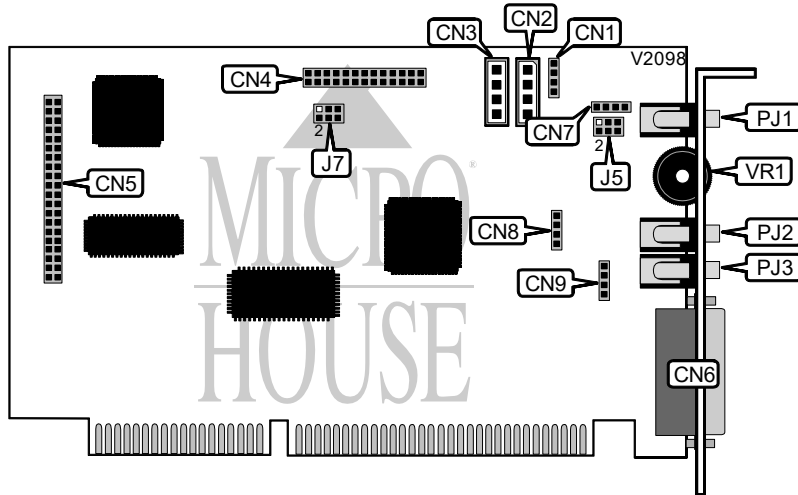

# TERRATEC PROFIMEDIA SOUNDSYSTEM MAESTRO 16/96

Card Type	Sound card
Chip Set	Unidentified
Maximum Onboard Memory	None
I/O Options	Audio in (2), audio out (2), CD-ROM audio (3), CD-ROM interface, game/MIDI port, microphone in (2), volume, wavetable
Data Bus	16-bit ISA
Floppy drives supported	None

CONNECTIONS				
Function	Label	Function	Label	Label
Sony CD - audio in	CN1	Audio in	CN8	
Panasonic/IDE CD - audio in	CN2	Mic in	CN9	
Mitsumi CD - audio in	CN3	Audio out	PJ1	
Wavetable	CN4	Audio in	PJ2	
IDE CD-ROM interface	CN5	Mic in	PJ3	
Game/MIDI port	CN6	Volume	VR1	
Audio out	CN7			

USER CONFIGURABLE SETTINGS			
Function	Label	Position	
Preamplifier enabled	J5	Pins 1 & 3, 2 & 4 closed	
Preamplifier disabled	J5	Pins 3 & 5, 4 & 6 closed	
Internal wavetable	J7	Pins 1 & 3, 2 & 4 closed	
External wavetable	J7	Pins 3 & 5, 4 & 6 closed	