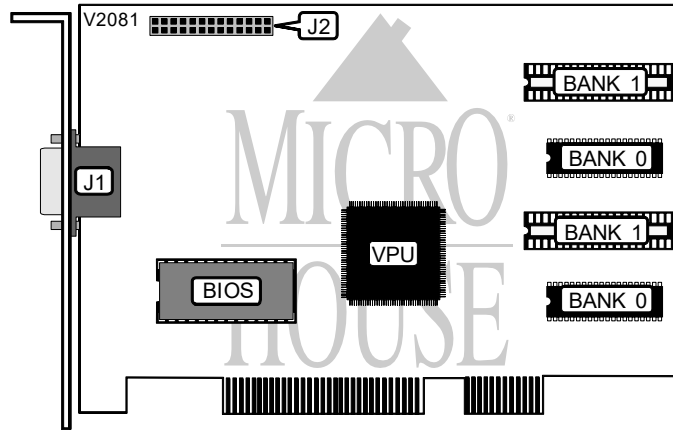

# MICRO-STAR INTERNATIONAL, INC. MS-4402 PCI ALI VGA CARD (VER. 1.1)

Card Type	Video card
Video Chip Set	Avance Logic ALG2301
Highest Resolution Supported	1280 x 1024
Maximum Video Memory	2MB DRAM
Data Bus	32-bit PCI
Video Types Supported	XVGA

CONNECTIONS			
Function	Label	Function	Label
15-pin analog video port	J1	Feature connector	J2

DRAM CONFIGURATION		
Size	Bank 0	Bank 1
1MB	(2) 256K x 16	None
2MB	(2) 256K x 16	(2) 256K x 16