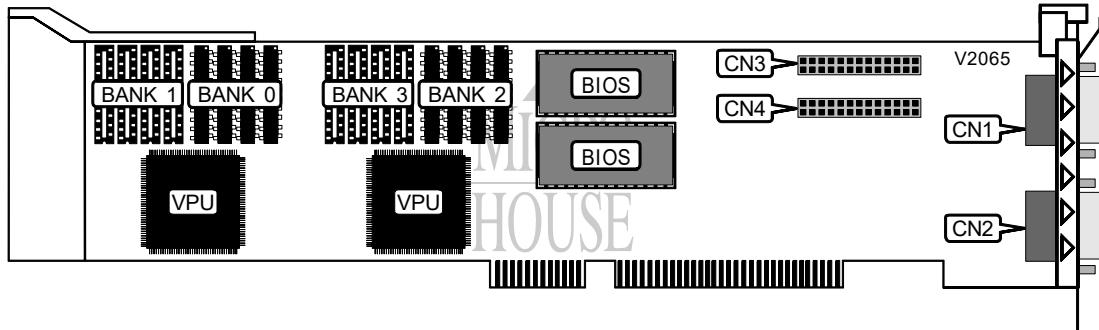

## MVP-2/MC

<b>Card Type</b>	Video card
<b>Video Chip Set</b>	Tseng Labs ET4000
<b>Highest Resolution Supported</b>	1280 x 1024
<b>Maximum Video Memory</b>	2MB DRAM
<b>Data Bus</b>	MCA
<b>Video Types Supported</b>	XVGA

CONNECTIONS			
Function	Label	Function	Label
VGA port 1 - 15-pin	CN1	VGA feature connector for channel 1	CN3
VGA port 2 - 15-pin	CN2	VGA feature connector for channel 2	CN4

DRAM - CHANNEL 1		
Size	Bank 0	Bank 1
512KB	(4) 128KB	NONE
1MB	(4) 128KB	(4) 128KB