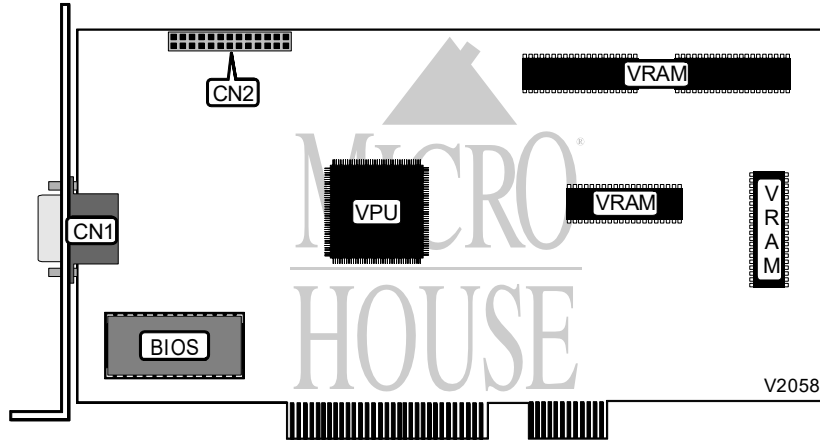

QUADRANT COMPONENTS, INC. STAR 100

Card Type	Video card
Video Chip Set	Trident
Highest Resolution Supported	1600 x 1200
Maximum Video Memory	2MB VRAM
Data Bus	32-bit PCI
Video Types Supported	XVGA

CONNECTIONS			
Function	Label	Function	Label
15-pin analog video port	CN1	Feature connector	CN2