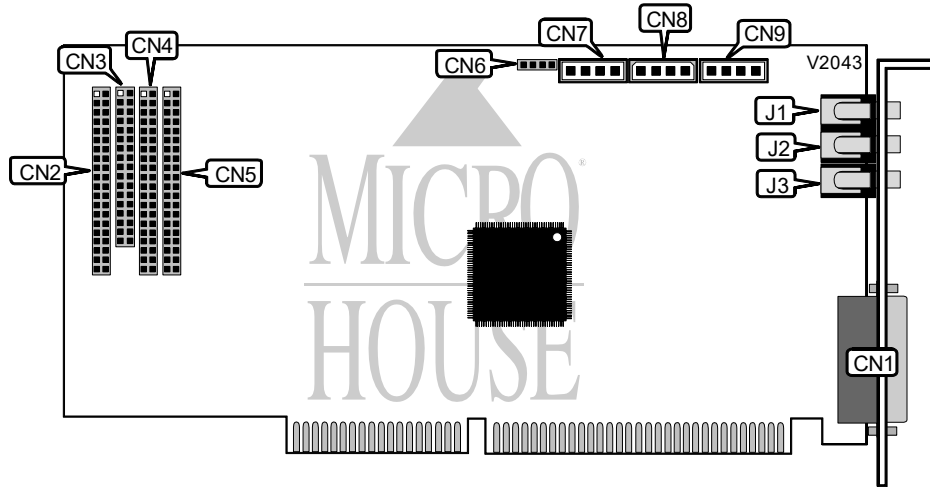

OCEAN INFORMATION SYSTEMS, INC.

TEMPO 32

Card Type
 Chip Set
 Maximum Onboard Memory
 I/O Options

Sound card
 Octek
 None
 CD-ROM audio (4), CD-ROM interface (3), game/MIDI port, IDE CD-ROM interface, line in , line out, microphone
 16-bit ISA
 None

Data Bus
 Floppy drives supported

CONNECTIONS			
Function	Label	Function	Label
Game/MIDI port	CN1	Mitsumi CD - audio in	CN7
Mitsumi CD-ROM interface	CN2	Panasonic CD - audio in	CN8
Sony CD-ROM interface	CN3	MPEG CD - audio in	CN9
Panasonic CD-ROM interface	CN4	Mic in	J1
IDE CD-ROM interface	CN5	Line in	J2
Sony CD - audio in	CN6	Line out	J3