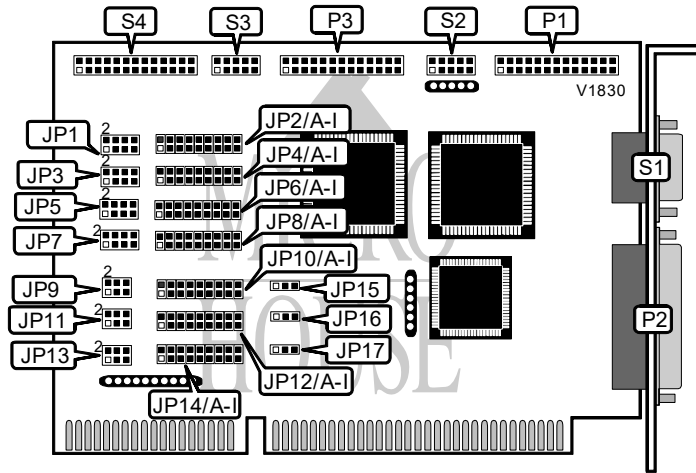

## SUN-6343S (EX-4090)

Card Type	Parallel & Serial card
Chip Set	ADP/AP16C552B, Startech/ST78C34C
Maximum Onboard Memory	None
I/O Options	Parallel ports (3), serial ports (4)
Data Bus	16-bit ISA
Floppy drives supported	None

CONNECTIONS			
Function	Location	Function	Location
26-pin parallel port 1	P1	10-pin serial port 2	S2
25-pin parallel port 2	P2	10-pin serial port 3	S3
26-pin parallel port 3	P3	26-pin serial port 4	S4
9-pin serial port 1	S1		

USER CONFIGURABLE SETTINGS			
Function	Label	Position	
Printer port P1 is bi-directional mode	JP15	Pins 1 & 2 closed	
Printer port P1 is normal mode	JP15	Pins 2 & 3 closed	
Printer port P2 is bi-directional mode	JP16	Pins 1 & 2 closed	
Printer port P2 is normal mode	JP16	Pins 2 & 3 closed	
Printer port P3 is bi-directional mode	JP17	Pins 1 & 2 closed	
Printer port P3 is normal mode	JP17	Pins 2 & 3 closed	

SERIAL PORT 1 ADDRESS SELECTION				
COM	JP1/pins 1 & 2	JP1/pins 3 & 4	JP1/pins 5 & 6	JP1/pins 7 & 8
COM1(3F8h)	Closed	Open	Open	Open
COM2(2F8h)	Open	Closed	Open	Open
COM3(3E8h)	Open	Open	Closed	Open
COM4(2E8h)	Open	Open	Open	Closed