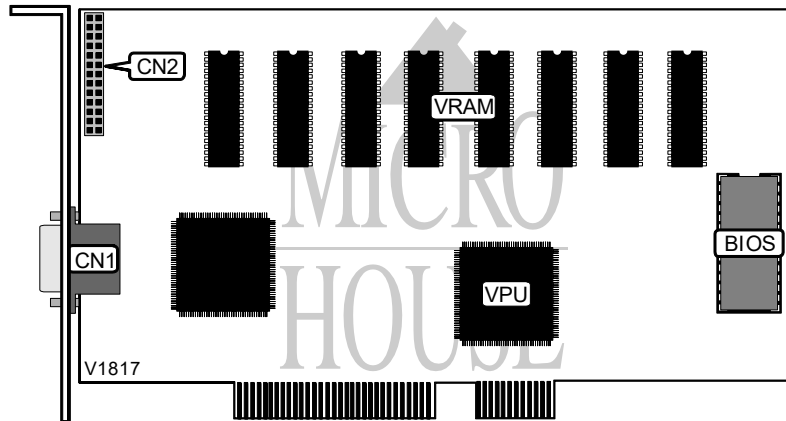

QUADRANT COMPONENTS, INC.

ASTRO 400+

Card Type	Video card
Video Chip Set	Weitek P9130
Highest Resolution Supported	1600 x 1200
Maximum Video Memory	4MB VRAM
Data Bus	32-bit PCI
Video Types Supported	XVGA

CONNECTIONS			
Function	Label	Function	Label
15-pin analog video port	CN1	Feature connector	CN2