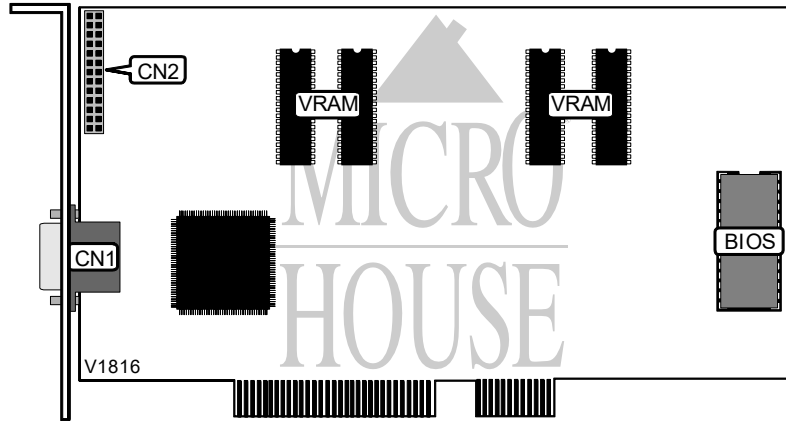

QUADRANT COMPONENTS, INC. ASTRO 200

Card Type	Video card
Video Chip Set	Unidentified
Highest Resolution Supported	1600 x 1200
Maximum Video Memory	2MB VRAM
Data Bus	32-bit PCI
Video Types Supported	XVGA

CONNECTIONS			
Function	Label	Function	Label
15-pin analog video port	CN1	Feature connector	CN2