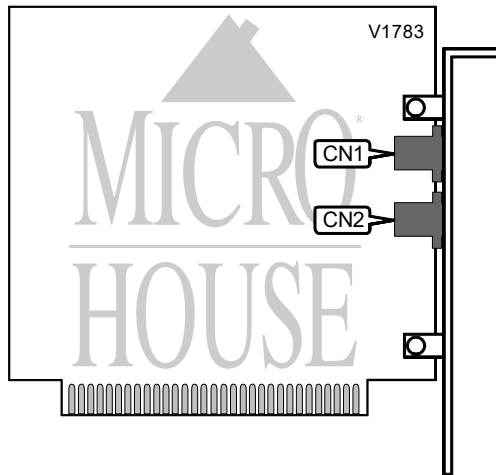

BOCA RESEARCH, INC. BOCA OFFICE COMMUNICATOR V.34 (FDVV34I)

Card Type	Modem
Chip Set	Unidentified
Maximum Data Rate	28.8Kbps
Maximum Fax Rate	14.4Kbps
Data Bus	8 bit ISA
Fax Class	Class I & II
Data Modulation Protocol	Bell 103A/212A ITU-T V.21, V.22, V.22bis, V.32, V.32bis, V.34 Rockwell V.FC
Fax Modulation Protocol	ITU-T V.17, V.21CH2, V.27ter, V.29
Error Correction/Compression	MNP5, V.42, V.42bis

CONNECTIONS			
Function	Label	Function	Label
Line in	CN1	Line out	CN2

Proprietary AT Command Set

See document V1775 for a full command summary.