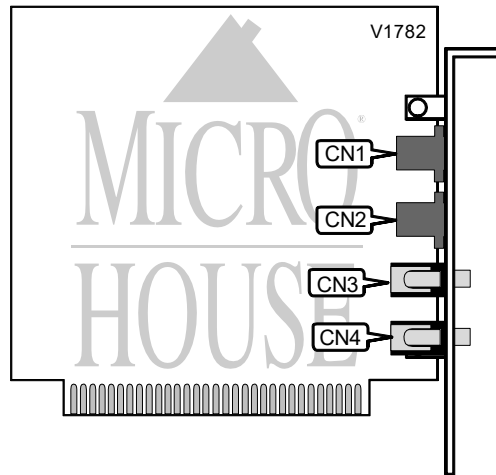

BOCA RESEARCH, INC. BOCA OFFICE COMMUNICATOR V.34 (FDV34SVD)

Card Type	Modem/digital simultaneous voice and data
Chip Set	Unidentified
Maximum Data Rate	28.8Kbps
Maximum Fax Rate	14.4Kbps
Data Bus	8 bit ISA
Fax Class	Class I & II
Data Modulation Protocol	Bell 103A/212A ITU-T V.21, V.22, V.22bis, V.32, V.32bis, V.34 Rockwell V.FC
Fax Modulation Protocol	ITU-T V.17, V.21CH2, V.27ter, V.29
Error Correction/Compression	MNP5, V.42, V.42bis

CONNECTIONS			
Function	Label	Function	Label
Line in	CN1	Microphone	CN3
Line out	CN2	Speaker	CN4

Proprietary AT Command Set

See document V1775 for a full command summary.