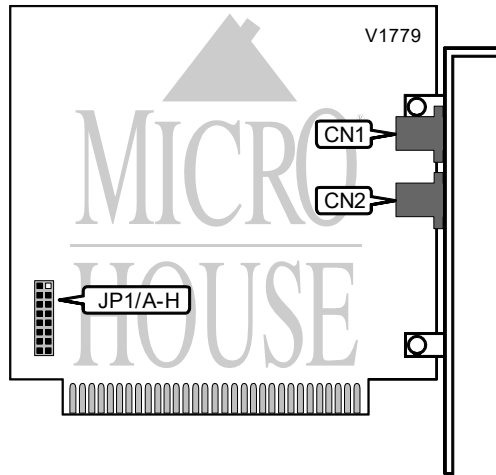

**BOCA RESEARCH, INC.**  
**ON-LINE EXPRESS V.34 (MV.34AI)**

**Modem Type** Data (asynchronous)/Fax/Voice  
**Maximum Data Rate** 28.8Kbps  
**Maximum Fax Rate** 14.4Kbps  
**Data Bus** 8 bit ISA  
**Fax Class** Class I  
**Data Modulation Protocol** AT&T V.32terbo  
 Bell 103A/212A  
 ITU-T V.21, V.22bis, V.23, V.32, V.32bis, V.34  
**Fax Modulation Protocol** ITU-T V.17, V.21CH2, V.27ter, V.29  
**Error Correction/Compression** MNP5, V.42, V.42bis

CONNECTIONS			
Purpos	Location	Purpos	Location
Line in	CN1	Line out	CN2

SERIAL PORT ADDRESS				
Setting	JP1/E	JP1/F	JP1/G	JP1/H
COM1 (3F8h)	Closed	Open	Open	Open
iCOM2 (2F8h)	Open	Closed	Open	Open
COM3 (3E8h)	Open	Open	Closed	Open
COM4 (2E8h)	Open	Open	Open	Closed