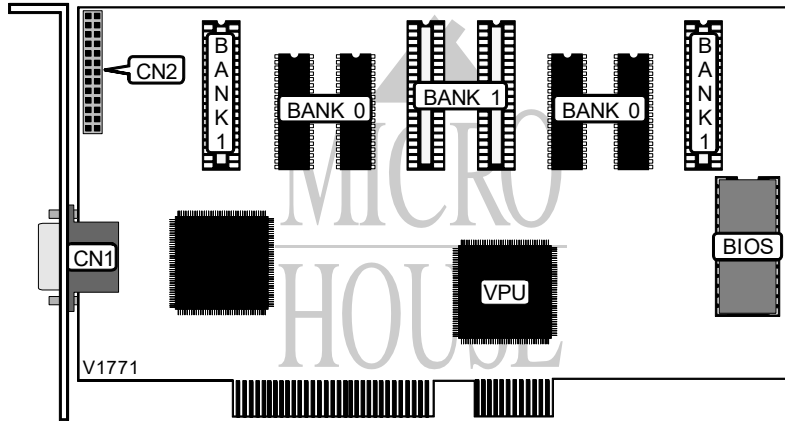

## ASTRO 400

Card Type	Video card
Video Chip Set	Weitek P9130
Highest Resolution Supported	1600 x 1200
Maximum Video Memory	4MB VRAM
Data Bus	32-bit PCI
Video Types Supported	XVGA

CONNECTIONS			
Function	Label	Function	Label
15-pin analog video port	CN1	Feature connector	CN2

VRAM CONFIGURATION		
Size	Bank 0	Bank 1
2MB	(4) 256K x 16	None
4MB	(4) 256K x 16	(4) 256K x 16