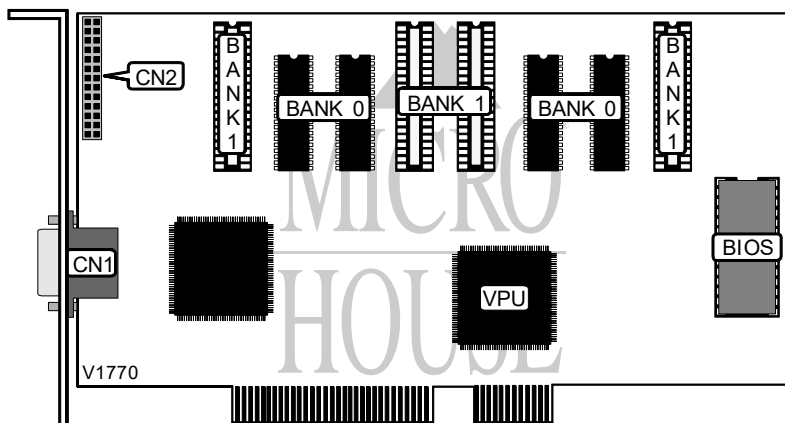

# QUADRANT COMPONENTS, INC. ASTRO 600 (VGA6000)

Card Type	Video card
Video Chip Set	S3, Inc.
Highest Resolution Supported	1600 x 1200
Maximum Video Memory	4MB VRAM
Data Bus	32-bit PCI
Video Types Supported	XVGA

CONNECTIONS			
Function	Label	Function	Label
15-pin analog video port	CN1	Feature connector	CN2

VRAM CONFIGURATION		
Size	Bank 0	Bank 1
2MB	(4) 256K x 16	None
4MB	(4) 256K x 16	(4) 256K x 16