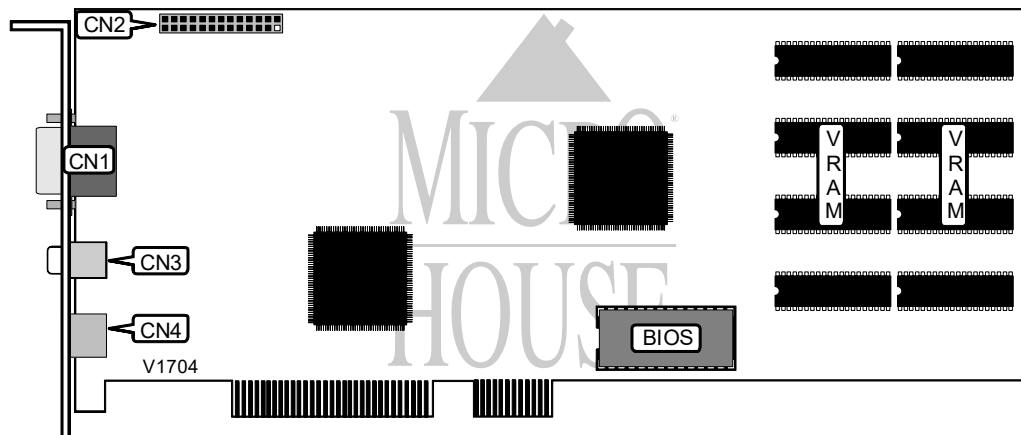

MIRO COMPUTER PRODUCTS, INC. MIRO 40PV VIDEO

Category	Video
Video Types Supported	XVGA
Video Processor	Weitek P9100 & P9130
Highest Resolution Supported	1600 x 1280
Data Bus Type	32-bit PCI
Memory Type	VRAM
Maximum Onboard Memory	4MB

CONNECTIONS			
Purpose :	Location	Purpose :	Location
15-pin analog video port	CN1	Composite video in	CN3
VGA feature connector	CN2	S-video	CN4