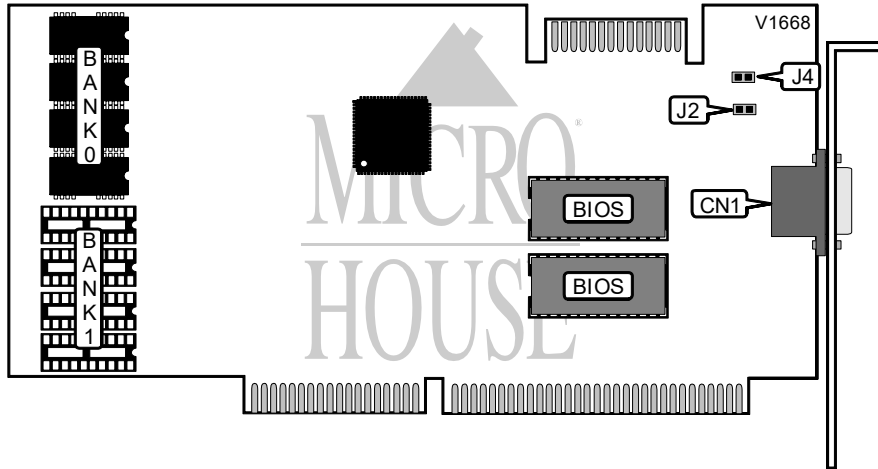

## JAX-8212B (TVGA8900C)

|                              |            |
|------------------------------|------------|
| Card Type                    | Video card |
| Highest Resolution Supported | 1024 x 768 |
| Maximum Video Memory         | 1MB DRAM   |
| Data Bus                     | 16-bit ISA |
| Video Types Supported        | XVGA       |

| CONNECTIONS              |       |
|--------------------------|-------|
| Function                 | Label |
| 15-pin analog video port | CN1   |

| USER CONFIGURABLE SETTINGS                   |       |          |
|--|-------|----------|
| Function                                     | Label | Position |
| í Interlaced selected                        | J2    | Closed   |
| Non-Interlaced selected - 48.7 KHz scan rate | J2    | Open     |
| í Autodetect enabled                         | J4    | Open     |
| Autodetect disabled                          | J4    | Closed   |

| DRAM CONFIGURATION |              |              |
|--------------------|--------------|--------------|
| Size               | Bank 0       | Bank 1       |
| 512KB              | (4) 256k x 4 | None         |
| 1MB                | (4) 256k x 4 | (4) 256k x 4 |