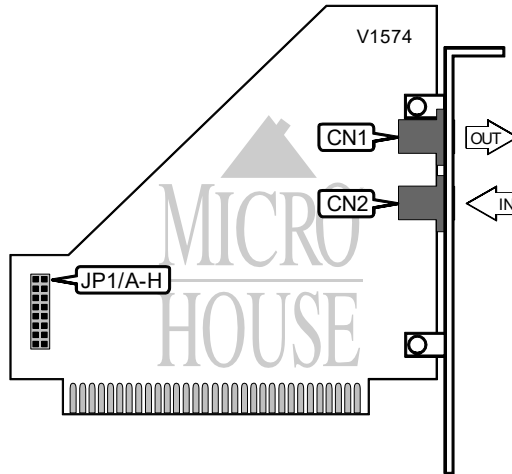

BOCA RESEARCH, INC.
BOCAMODEM FM96ID

Modem Type	Data (asynchronous)/Fax
Maximum Data Rate	2400bps
Maximum Fax Rate	9600bps
Data Bus	8-bit ISA1
Fax Class	Class I
Data Modulation Protocol	Bell 103A/212A ITU-T V.22, V.22bis
Fax Modulation Protocol	V.27ter, V.29

CONNECTIONS			
Purpos	Location	Purpos	Location
Line out	CN1	Line in	CN2

BASE I/O ADDRESS SELECTION				
Port	JP1/A	JP1/B	JP1/C	JP1/D
COM3: (3E8h)	Open	Open	Closed	Open
COM1: (3F8h)	Closed	Open	Open	Open
COM2: (2F8h)	Open	Closed	Open	Open
COM4: (2E8h)	Open	Open	Open	Closed