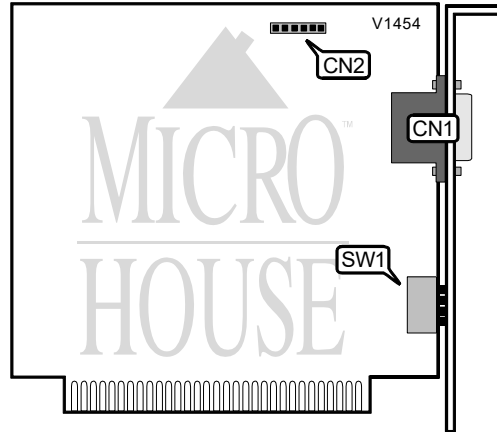

# ATI TECHNOLOGIES, INC. GRAPHICS SOLUTION

<b>Category</b>	Video
<b>Video Types Supported</b>	CGA, Monochrome
<b>Video Processor</b>	Unidentified
<b>Highest Resolution Supported</b>	640 x 200
<b>Data Bus Type</b>	8-bit ISA
<b>Memory Type</b>	DRAM
<b>Maximum Onboard Memory</b>	64KB (Exact location of memory is unidentified)

CONNECTIONS			
Purpose	Location	Purpose	Location
9-pin digital video port	CN1	Light pen connector	CN2

VIDEO MODE SELECTION	
Mode	SW1/1
i CGA	Off
Monochrome	On

MONITOR TYPE SELECTION		
Type	SW1 2	SW1 3
i TTL Monochrome	Off	Off
RGB Color	On	On