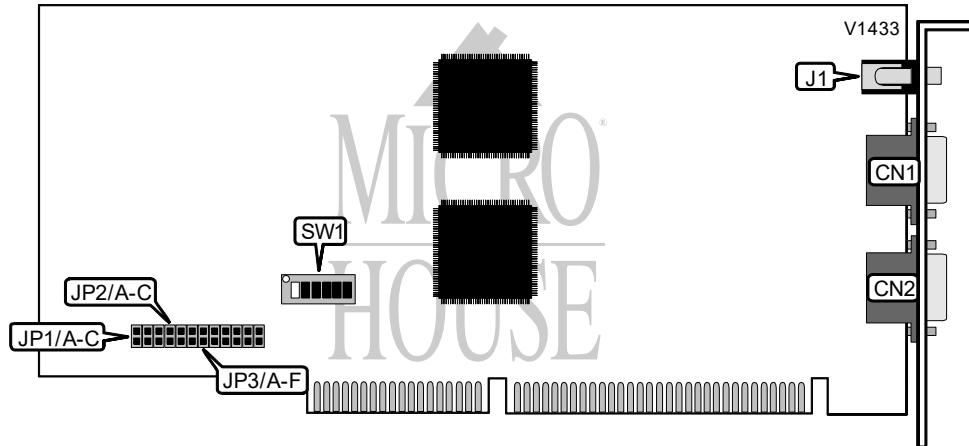

# AVERMEDIA, INC. AVER MOVIE MATE

Category	Video/Audio card
Video Types Supported	XVGA
Video Processor	Unidentified
Highest Resolution Supported	1024 x 768
Data Bus Type	16-bit ISA
Memory Type	N/A
Maximum Onboard Memory	N/A

CONNECTIONS			
Purpose :	Location	Purpose :	Location
15-pin analog video port - in	CN1	Line out	J1
15-pin analog video port - out	CN2		

DMA CHANNEL SELECTION						
DMA	JP1/A	JP1/B	JP1/C	JP2/A	JP2/B	JP2/C
Disabled	Open	Open	Open	Open	Open	Open
5	Open	Open	Closed	Open	Open	Closed
6	Open	Closed	Open	Open	Closed	Open
7	Closed	Open	Open	Closed	Open	Open

INTERRUPT SELECTION						
IRQ	JP3/A	JP3/B	JP3/C	JP3/D	JP3/E	JP3/F
15	Open	Open	Open	Open	Open	Closed
5	Open	Closed	Open	Open	Open	Open
7	Closed	Open	Open	Open	Open	Open
10	Open	Open	Closed	Open	Open	Open
11	Open	Open	Open	Closed	Open	Open
12	Open	Open	Open	Open	Closed	Open