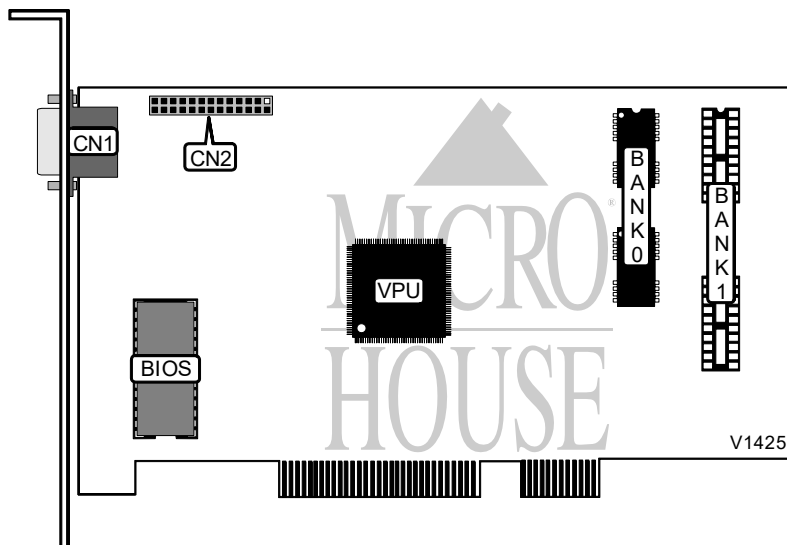

MIRO COMPUTER PRODUCTS, INC.
MIROCRYSTAL 12SD PCI

Category	Video
Video Types Supported	XVGA
Video Processor	S3, Inc.
Highest Resolution Supported	1280 X 1024
Data Bus Type	32-bit PCI
Memory Type	DRAM
Maximum Onboard Memory	2MB

CONNECTIONS			
Purpose :	Location	Purpose :	Location
15-pin analog video port	CN1	VGA feature connector	CN2

DRAM CONFIGURATION		
Memor	Bank (Bank :
1MB	(2) 1024K X 4	NONE
2MB	(2) 1024K X 4	(2) 1024K X 4