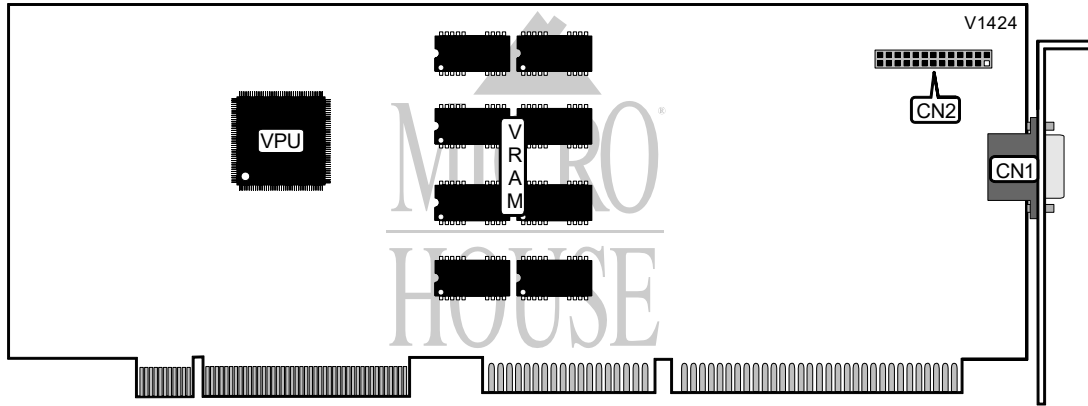

MIRO COMPUTER PRODUCTS, INC.
MIROCRYSTAL 40SV VL

Category	Video
Video Types Supported	XVGA
Video Processor	S3, Inc.
Highest Resolution Supported	1408 X 1024
Data Bus Type	32-bit VESA Local Bus
Memory Type	VRAM
Maximum Onboard Memory	4MB

CONNECTIONS			
Purpose	Location	Purpose	Location
15-pin analog video port	CN1	VGA feature connector	CN2