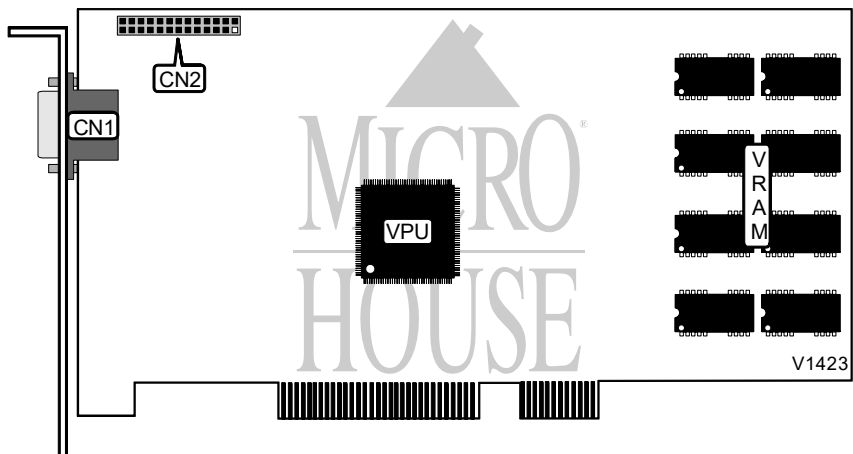

MIRO COMPUTER PRODUCTS, INC.
MIROCRYSTAL 40SV PCI

Category	Video
Video Types Supported	XVGA
Video Processor	S3, Inc.
Highest Resolution Supported	1408 X 1024
Data Bus Type	32-bit PCI
Memory Type	VRAM
Maximum Onboard Memory	4MB

CONNECTIONS			
Purpose :	Location	Purpose :	Location
15-pin analog video port	CN1	VGA feature connector	CN2