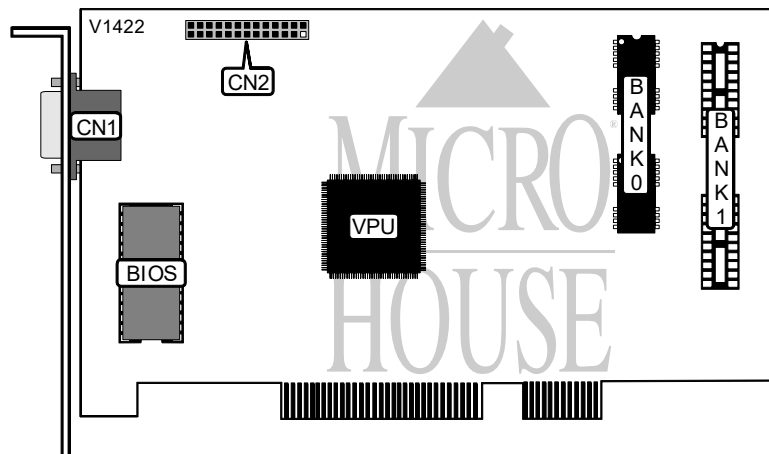

MIRO COMPUTER PRODUCTS, INC.

MIROVIDEO 12PD PCI

Category	Video
Video Types Supported	XVGA
Video Processor	Alliance ProMotion 3210
Highest Resolution Supported	1280 X 1024
Data Bus Type	32-bit PCI
Memory Type	DRAM
Maximum Onboard Memory	2MB

CONNECTIONS			
Purpose :	Location	Purpose :	Location
15-pin analog video port	CN1	VGA feature connector	CN2

DRAM CONFIGURATION		
Memor	Bank (Bank :
1MB	(2) 1024K x 4	NONE
2MB	(2) 1024K x 4	(2) 1024K x 4