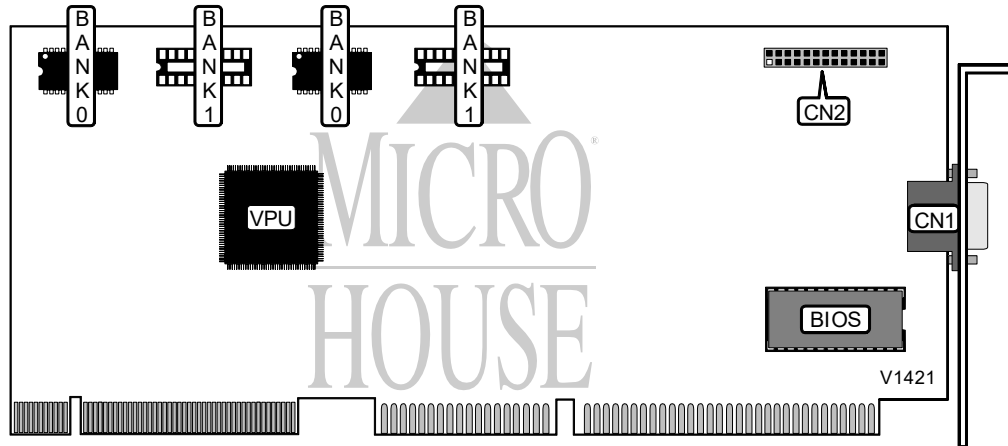

MIRO COMPUTER PRODUCTS, INC.
MIROVIDEO 12PD VL

Category	Video
Video Types Supported	XVGA
Video Processor	Alliance ProMotion 3210
Highest Resolution Supported	1280 X 1024
Data Bus Type	32-bit VESA Local Bus
Memory Type	DRAM
Maximum Onboard Memory	2MB

CONNECTIONS			
Purpose :	Location	Purpose :	Location
15-pin analog video port	CN1	VGA feature connector	CN2

DRAM CONFIGURATION		
Memor	Bank (Bank :
1MB	(2) 1024K x 4	NONE
2MB	(2) 1024K x 4	(2) 1024K x 4