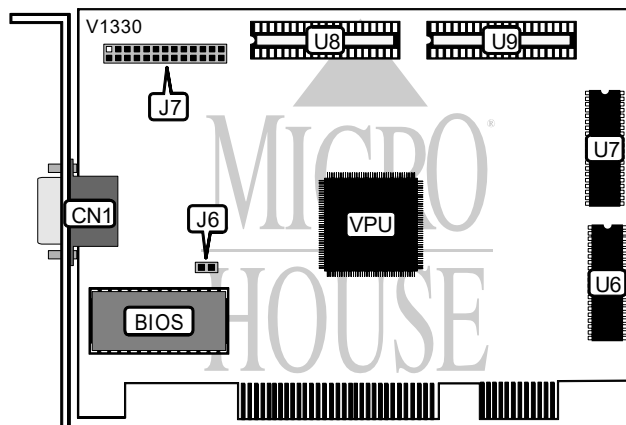

SHUTTLE COMPUTER INTERNATIONAL, INC. HOT-137

Category	Video
Video Types Supported	XVGA
Video Processor	IGS
Highest Resolution Supported	1600 x 1200
Data Bus Type	32-bit PCI
Memory Type	DRAM
Maximum Onboard Memory	2MB

CONNECTIONS			
Purpose :	Location	Purpose :	Location
15-pin analog video port	CN1	VESA feature connector	J7

INTERRUPT CONFIGURATION	
IRQ 2/9	J6
Disabled	Open
Enabled	Closed

DRAM CONFIGURATION		
Memor	U6 & U7	U8 & U9
1MB	(2) 256K x 16	NONE
2MB	(2) 256K x 16	(2) 256K x 16