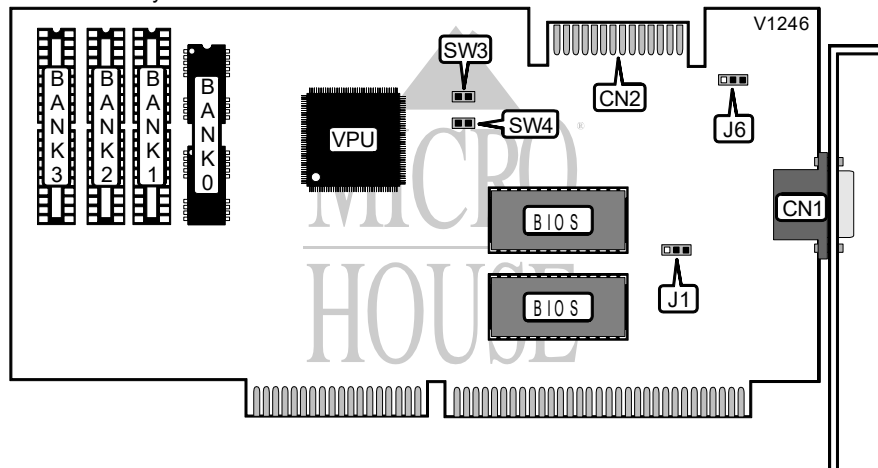

QDI COMPUTER, INC.
 TVGA-8900C VER. 1
 DTK COMPUTER, INC.
 PTI-223C

Category Video
 Video Types Supported XVGA
 Video Processor Trident 8900C
 Highest Resolution Supported 1024 x 768
 Data Bus Type 16-bit ISA
 Memory Type DRAM
 Maximum Onboard Memory 1MB

CONNECTIONS			
Purpose :	Location	Purpose :	Location
15-pin analog video port	CN1	VGA feature connector	CN2

INTERRUPT CONFIGURATION	
IRQ 2/9	J1
i Disabled	Pins 2 & 3 closed
Enabled	Pins 1 & 2 closed

MONITOR DETECTION CONFIGURATION	
Setting	J6
i Standard monitors	Pins 1 & 2 closed
Non-standard monitors	Pins 2 & 3 closed

VGA SCAN RATE CONFIGURATION	
Rate	SW3
i <48.7KHz	Closed
48.7KHz	Open

Continued on next page . . .

QDI COMPUTER, INC.
TVGA-8900C VER. 1
DTK COMPUTER, INC.
PTI-223C

...continued from previous page

BIOS AUTODETECT CONFIGURATION	
Setting	SW4
Disabled	Open
Enabled	Closed

DRAM CONFIGURATION				
Memory	Bank 0	Bank 1	Bank 2	Bank 3
256KB	(2) 256K x 4	None	None	None
512KB	(2) 256K x 4	(2) 256K x 4	None	None
1MB	(2) 256K x 4	(2) 256K x 4	(2) 256K x 4	(2) 256K x 4