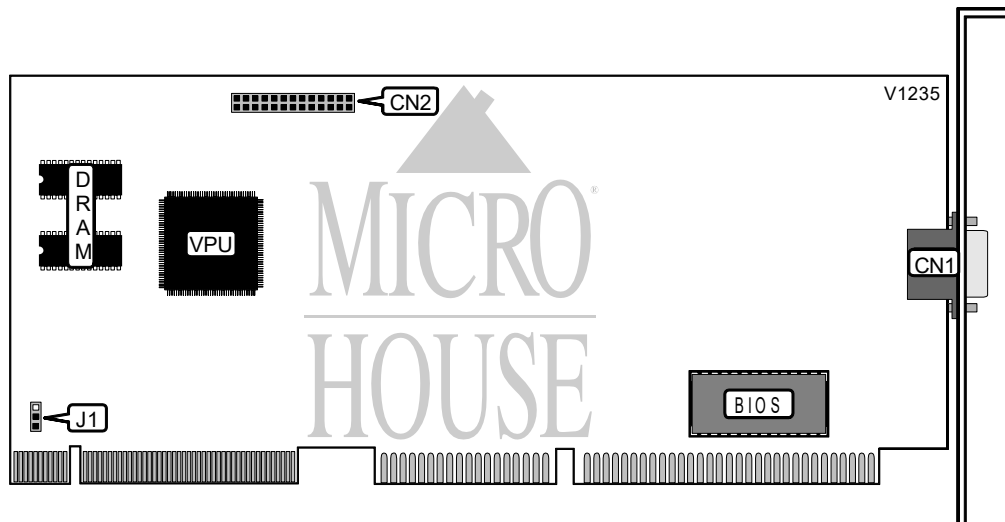

STB SYSTEMS, INC.
HORIZON-VL VER. 2

Category	Video
Video Types Supported	XVGA
Video Processor	Unidentified
Highest Resolution Supported	1280 x 1024
Data Bus Type	32-bit VESA Local Bus
Memory Type	DRAM
Maximum Onboard Memory	1MB

CONNECTIONS			
Purpose	Location	Purpose	Location
15-pin analog video port	CN1	VGA feature connector	CN2

INTERRUPT CONFIGURATION	
IRQ 2/9	J1
Disabled	Pins 2 & 3 closed
Enabled	Pins 1 & 2 closed