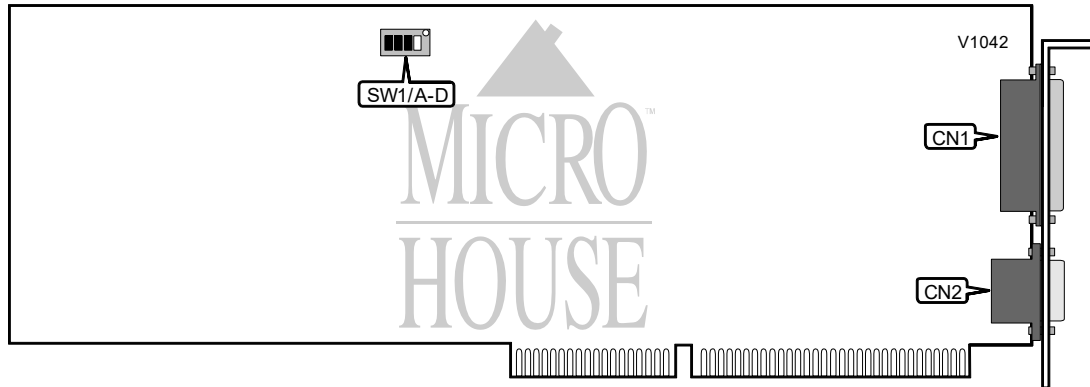

CONNECTIONS			
Purpose	Location	Purpose	Location
VGA feature connector, audio/video input/output	CN1	Video out	CN2

ONBOARD INTERRUPT CONFIGURATION	
Setting	SW1/1
Disabled	Off
Enabled	On

I/O BASE ADDRESS		
Address	SW1/2	SW1/3
250h	Off	Off
290h	Off	On
350h	On	Off
None	On	On