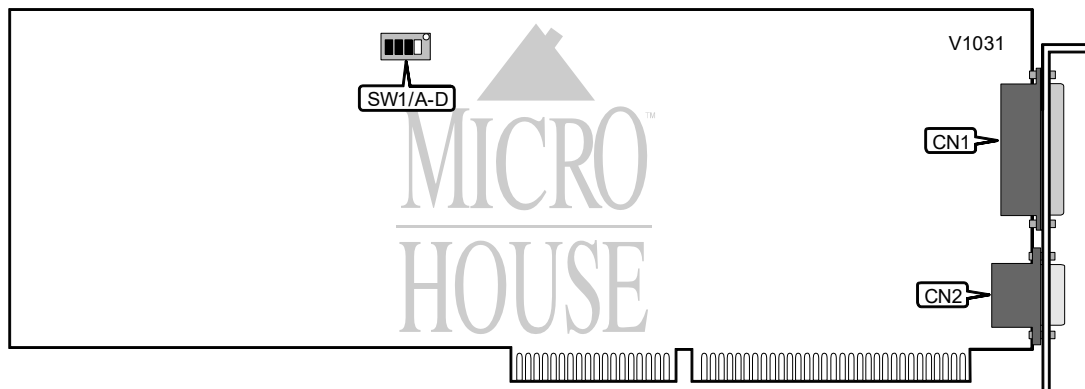

MATROX GRAPHICS, INC.
MARVEL/B (MM/VGA32K)

Category Sound, Video
Video Types Supported XVGA
Video Processor Tseng Laboratories ET4000
Highest Resolution Supported 1024 x 768
Data Bus Type 16-bit ISA
Memory Type DRAM
Maximum Onboard Memory 1MB

| CONNECTIONS | | | |
|--------------------------|----------|-----------|----------|
| Purpose | Location | Purpose | Location |
| Audio/video input/output | CN1 | Video out | CN2 |

| ONBOARD INTERRUPT CONFIGURATION | |
|---------------------------------|-------|
| Setting | Sw1/1 |
| Disabled | Off |
| Enabled | On |

| I/O BASE ADDRESS SELECTION | | |
|----------------------------|-------|-------|
| Address | SW1/2 | SW1/3 |
| 250h | Off | Off |
| 290h | Off | On |
| 350h | On | Off |
| None | On | On |

| ONBOARD VGA CONFIGURATION | |
|---------------------------|-------|
| Setting | SW1/4 |
| Enabled | Off |
| Disabled | On |